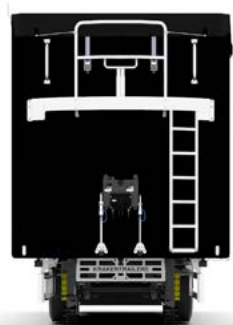

Standardspezifikationen

K→FORCE

> **Abmessungen** [mm]

Außen [mm]		Innen	
Länge	14.010	Länge	13.535
Breite	2.550	Breite	2.480
Höhe	4.000	Höhe Vorne	2.692
Aufsattelhöhe	1.150	Höhe Hinten	2.782
		Volumen [ca.]	92m³

Bitte wenden Sie sich an Ihren Vertreter, um weitere Informationen zu erhalten.

MASTERS IN
MOVING FLOOR
TRAILERS

Kraker Trailers Axel B.V.
Vaartwijk 7
4571 SV Axel
The Netherlands

+31 (0)115 - 56 17 40
info@krakertrailers.eu